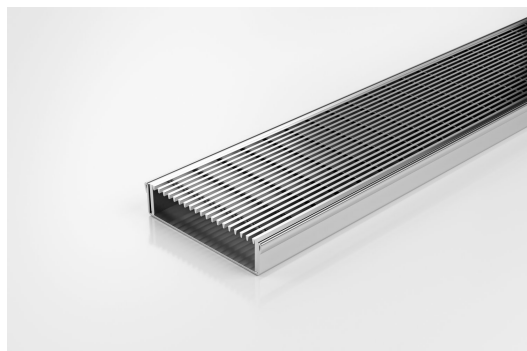

ARCHITECTURAL
GRATES + DRAINS

100ARi20

Linear Drain

The 100ARi20 is a modular drainage system with a stainless steel grate and stainless steel channel.

The 100AR is our premium style grate featuring a 2mm wire/2.5mm gap. Manufactured from 316 marine grade steel. Lengths over 3000mm available on request.

Stormtech Modular Kits are supplied with grate and oversized channel to be cut down on site. One piece channel comes with pre punched spigot with outlet extender (kits up to 2000mm long). Oversized channel enables choice of outlet positions: centre, end or wherever preferred. Kits over 2000mm long and kits requiring multiple outlets are supplied with outlet on joiner plate. All kits are supplied with 2x clip-on end caps.

(Grate/Channel Lengths Provided) 900mm/1500mm, 1000mm/1500mm, 1200mm/1800mm, 1500mm/2400mm, 1800mm/3000mm, 2000mm/3000mm

Code 100ARi20

Range 100

Grate Style AR

Category Modular Kits

Channel Material Stainless Steel

SPECIFICATIONS + DIMENSIONS

Channel Width	106mm
Channel Depth	23mm
Length(s)	900mm 1000mm 1200mm 1500mm 1800mm 1900mm 2000mm
Outlet Size	DN50, DN80, DN100

STORMTECH COLOUR FINISHES

Electroplate finishes subject to natural variation with time and local environment. Factors such as pools/surf beaches may require electropolishing. Contact us for suitability.