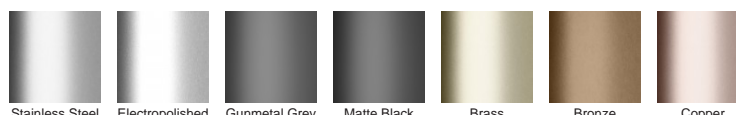

STORMTECH COLOUR FINISHES

Electroplate finishes subject to natural variation with time and local environment. Factors such as pools/surf beaches may require electropolishing. Contact us for suitability.

PRODUCT APPLICATIONS

Bathroom Drainage	Hospitality Drainage
Aged / Health Care Drainage	Paved Area Drainage
Balcony Drainage	Shower Drainage
Commercial Drainage	Multi-Residential Drainage
Courtyard / Patio Drainage	Special Needs Drainage
Pool and Spa Area Drainage	Threshold Drainage

Copyright © Stormtech Pty Ltd. Patent 733361. Drawings not to scale, please use dimensions shown.
Downloaded 04/06/2026 (please check for updates)

Visit stormtech.com.au
for tools + inspiration.

Phone **1300 653 403**

Email info@stormtech.com.au