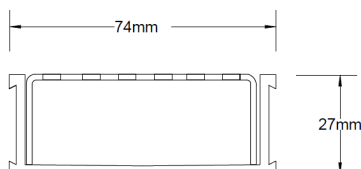

### SPECIFICATIONS + DIMENSIONS

<b>Channel Width</b>	74mm
<b>Channel Depth</b>	27mm
<b>Length(s)</b>	900mm 1000mm 1200mm 1500mm 1800mm 1900mm 2000mm 2100mm 2200mm 2400mm 2500mm 2700mm 3000mm
<b>Outlet Size</b>	DN40, DN50

Grates longer than 1500mm supplied in sections. Tile Inserts longer than 1200mm supplied in sections. Channels over 3000mm supplied in sections with joiner. +/-2mm tolerance on dimensions.