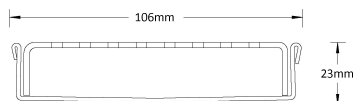

ARCHITECTURAL
GRATES + DRAINS

100PSi20

Linear Drain

100mm Wide Slot Perforated Stainless Steel Grate with Stainless Steel drainage channel

This slot perforated grate manufactured from 316 marine grade stainless steel combined with stainless steel channel offers an affordable option to use the Slimline drainage system.

Stormtech Modular Kits are supplied with grate and oversized channel to be cut down on site. One piece channel comes with pre punched spigot with outlet extender (kits up to 2000mm long). Oversized channel enables choice of outlet positions: centre, end or wherever preferred. Kits over 2000mm long and kits requiring multiple outlets are supplied with outlet on joiner plate. All kits are supplied with 2x clip-on end caps.

(Grate/Channel Lengths Provided) 900mm/1500mm, 1000mm/1500mm, 1200mm/1800mm, 1500mm/2400mm, 1800mm/3000mm, 2000mm/3000mm

Code 100PSi20

Range 100

Grate Style PS

Category Modular Kits

Channel Material Stainless Steel

Steel Grade 316

SPECIFICATIONS + DIMENSIONS

Channel Width	106mm
Channel Depth	23mm
Length(s)	1000mm 1200mm 1500mm 1800mm 1900mm 2000mm
Outlet Size	DN50, DN80, DN100

STORMTECH COLOUR FINISHES

Electroplate finishes subject to natural variation with time and local environment. Factors such as pools/surf beaches may require electropolishing. Contact us for suitability.

Grates longer than 1500mm supplied in sections. Tile Inserts longer than 1200mm supplied in sections. Channels over 3000mm supplied in sections with joiner. +/-2mm tolerance on dimensions.

PRODUCT APPLICATIONS