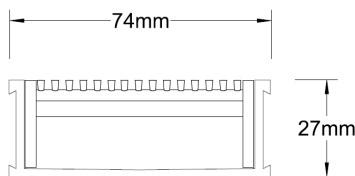

### SPECIFICATIONS + DIMENSIONS

<b>Channel Width</b>	74mm
<b>Channel Depth</b>	27mm
<b>Length(s)</b>	750mm 900mm 1000mm 1200mm 1500mm 1800mm 1900mm 2000mm 2100mm 2200mm 2400mm 2500mm 2700mm 3000mm
<b>Outlet Size</b>	DN40, DN50

Grates longer than 1500mm supplied in sections. Tile Inserts longer than 1200mm supplied in sections. Channels over 3000mm supplied in sections with joiner. +/-2mm tolerance on dimensions.