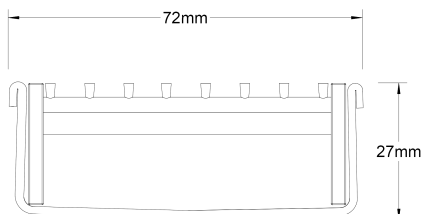

Stormtech Modular Kits are supplied with grate and oversized channel to be cut down on site. One piece channel comes with pre punched spigot with outlet extender (kits up to 2000mm long). Oversized channel enables choice of outlet positions: centre, end or wherever preferred. Kits over 2000mm long and kits requiring multiple outlets are supplied with outlet on joiner plate. All kits are supplied with 2x clip-on end caps.

Refer to AS3500 for outlet pipe sizes specific to your installation. (Grate/Channel Lengths Provided) 900mm/1500mm, 1000mm/1500mm, 1200mm/1800mm, 1500mm/2400mm, 1800mm/3000mm,...

**Code** 65TRi25

**Range** 65

**Grate Style** TR

**Category** Modular Kits

**Channel Material** Stainless Steel

**Steel Grade** 316

Grates longer than 1500mm supplied in sections. Tile Inserts longer than 1200mm supplied in sections. Channels over 3000mm supplied in sections with joiner. +/-2mm tolerance on dimensions.

### SPECIFICATIONS + DIMENSIONS

|                      |  |
|----------------------|--|
| <b>Channel Width</b> | 72mm   |
| <b>Channel Depth</b> | 27mm   |
| <b>Length(s)</b>     | 900mm 1000mm 1200mm 1500mm<br>1800mm 1900mm 2000mm |
| <b>Outlet Size</b>   | DN50   |