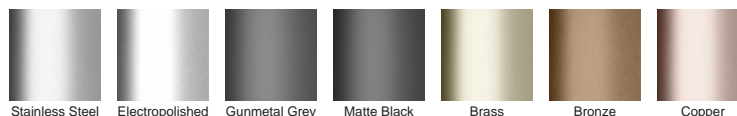

STORMTECH COLOUR FINISHES

Electroplate finishes subject to natural variation with time and local environment. Factors such as pools/surf beaches may require electropolishing. Contact us for suitability.

PRODUCT APPLICATIONS

Bathroom Drainage	Hospitality Drainage
Aged / Health Care Drainage	Paved Area Drainage
Balcony Drainage	Shower Drainage
Commercial Drainage	Multi-Residential Drainage
Courtyard / Patio Drainage	Special Needs Drainage
Pool and Spa Area Drainage	Threshold Drainage

Copyright © Stormtech Pty Ltd. Patent 733361. Drawings not to scale, please use dimensions shown.
Downloaded 04/06/2026 (please check for updates)

Visit **stormtech.com.au**
for tools + inspiration.

Phone **1300 653 403**

Email **info@stormtech.com.au**