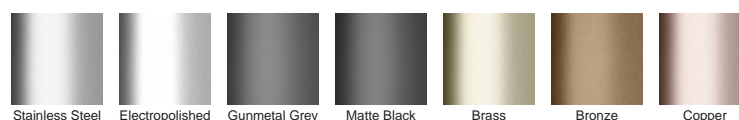

**Code** 100PSiMTLF

**Range** 100

**Grate Style** PS

**Category** Made-to-Length

**Channel Material** Stainless Steel

**Steel Grade** 316

### STORMTECH COLOUR FINISHES

Electroplate finishes subject to natural variation with time and local environment. Factors such as pools/surf beaches may require electropolishing. Contact us for suitability.