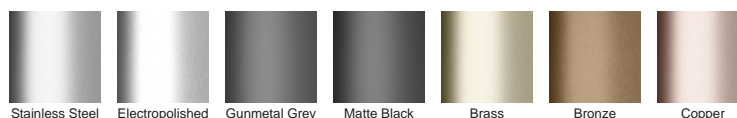

**Code** 100TRiMTLF

**Range** 100

**Grate Style** TR

**Category** Made-to-Length

**Channel Material** Stainless Steel

**Steel Grade** 316

### STORMTECH COLOUR FINISHES

**Electroplate finishes subject to natural variation with time and local environment. Factors such as pools/surf beaches may require electropolishing. Contact us for suitability.**