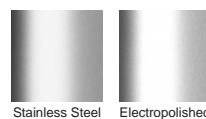

Steel Grade 316

SPECIFICATIONS + DIMENSIONS

Channel Width	72mm
Channel Depth	27mm
Length(s)	900mm 1000mm 1200mm 1500mm 1800mm 2000mm
Outlet Size	DN50

Grates longer than 1500mm supplied in sections. Tile Inserts longer than 1200mm supplied in sections. Channels over 3000mm supplied in sections with joiner. +/-2mm tolerance on dimensions.

STORMTECH COLOUR FINISHES

Electroplate finishes subject to natural variation with time and local environment. Factors such as pools/surf beaches may require electropolishing. Contact us for suitability.