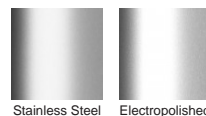

STORMTECH COLOUR FINISHES

Electroplate finishes subject to natural variation with time and local environment. Factors such as pools/surf beaches may require electropolishing. Contact us for suitability.

PRODUCT APPLICATIONS

Bathroom Drainage	Hospitality Drainage
Aged / Health Care Drainage	Paved Area Drainage
Balcony Drainage	Shower Drainage
Commercial Drainage	Multi-Residential Drainage
Courtyard / Patio Drainage	Special Needs Drainage
Pool and Spa Area Drainage	Threshold Drainage