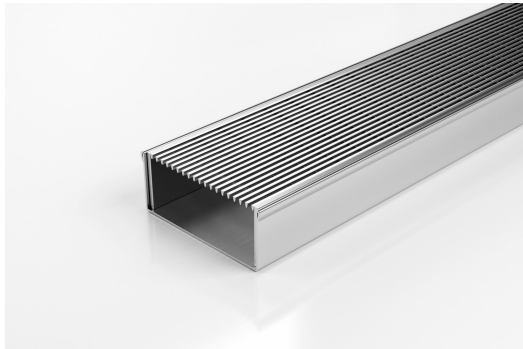

## Linear Drain

The 100ARi40 is the original premium architectural grate featuring a 2mm wire/2.5mm gap.

Manufactured from 316 marine grade stainless steel this drainage is modular stainless steel kit Please be aware that depending on the installation environment, for a pool installation or close to a surf beach, you may need to have your stainless steel grates electropolished.

Stormtech Modular Kits are supplied with grate and oversized channel to be cut down on site. One piece channel comes with pre punched spigot with outlet extender (kits up to 2000mm long). Oversized channel enables choice of outlet positions: centre, end or wherever preferred. Kits over 2000mm long and kits requiring multiple outlets are supplied with outlet on joiner plate. All kits are supplied with 2x clip-on end caps.

**Code** 100ARi40

**Range** 100

**Grate Style** AR

**Category** Modular Kits

**Channel Material** Stainless Steel

**Steel Grade** 316

**(Grate/Channel Lengths Provided)** 900mm/1500mm, 1000mm/1500mm, 1200mm/1800mm, 1500mm/2400mm, 1800mm/3000mm, 2000mm/3000mm...