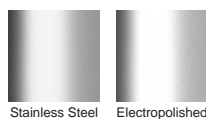

STORMTECH COLOUR FINISHES

Electroplate finishes subject to natural variation with time and local environment. Factors such as pools/surf beaches may require electropolishing. Contact us for suitability.