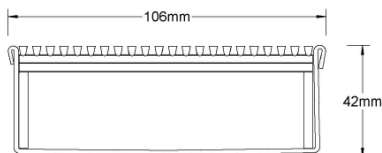

Stormtech Modular Kits are supplied with grate and oversized channel to be cut down on site. One piece channel comes with pre punched spigot with outlet extender (kits up to 2000mm long). Oversized channel enables choice of outlet positions: centre, end or wherever preferred. Kits over 2000mm long and kits requiring multiple outlets are supplied with outlet on joiner plate. All kits are supplied with 2x clip-on end caps.

(Grate/Channel Lengths Provided) 900mm/1500mm, 1000mm/1500mm, 1200mm/1800mm, 1500mm/2400mm, 1800mm/3000mm, 2000mm/3000mm

Code 100PSi40

Range 100

Grate Style PS

Category Modular Kits

Channel Material Stainless Steel

Steel Grade 316

Grates longer than 1500mm supplied in sections. Tile Inserts longer than 1200mm supplied in sections. Channels over 3000mm supplied in sections with joiner. +/-2mm tolerance on dimensions.

SPECIFICATIONS + DIMENSIONS

Channel Width	106mm			
Channel Depth	42mm			
Length(s)	1000mm	1500mm	2000mm	2500mm
	3000mm	3500mm	4000mm	4500mm
	5000mm	5500mm	6000mm	
Outlet Size	DN40, DN50, DN65, DN80, DN100			