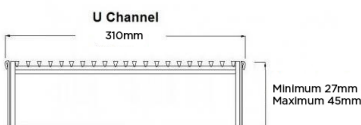

Grates longer than 1500mm supplied in sections. Tile Inserts longer than 1200mm supplied in sections. Channels over 3000mm supplied in sections with joiner. +/-2mm tolerance on dimensions.

Copyright © Stormtech Pty Ltd. Patent 733361. Drawings not to scale, please use dimensions shown. Downloaded 21/06/2026 (please check for updates)

Visit stormtech.com.au
for tools + inspiration.

Phone **1300 653 403**

Email info@stormtech.com.au