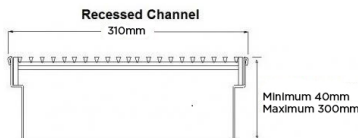

Grates longer than 1500mm supplied in sections. Tile Inserts longer than 1200mm supplied in sections. Channels over 3000mm supplied in sections with joiner. +/-2mm tolerance on dimensions.

Copyright © Stormtech Pty Ltd. Patent 733361. Drawings not to scale, please use dimensions shown. Downloaded 21/06/2026 (please check for updates)

Visit stormtech.com.au
for tools + inspiration.

Phone **1300 653 403**

Email info@stormtech.com.au