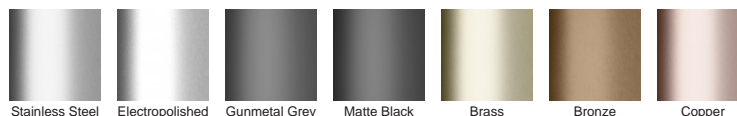

STORMTECH COLOUR FINISHES

Electroplate finishes subject to natural variation with time and local environment. Factors such as pools/surf beaches may require electropolishing. Contact us for suitability.

PRODUCT APPLICATIONS

- Bathroom Drainage
- Aged / Health Care Drainage
- Commercial Drainage
- Hospitality Drainage
- Shower Drainage
- Multi-Residential Drainage
- Special Needs Drainage

Copyright © Stormtech Pty Ltd. Patent 733361. Drawings not to scale, please use dimensions shown.
Downloaded 31/05/2026 (please check for updates)

Visit stormtech.com.au
for tools + inspiration.

Phone **1300 653 403**

Email info@stormtech.com.au