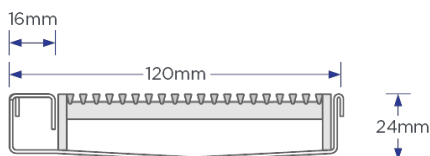

The dual-sided system drains on both sides of the shower screen and is suitable for use as the sole bathroom drain. Wall-to-wall installation allows simple dual fall across the bathroom for easy tiling. Available in Made-to-length drainage units or is fully customisable in width, length and outlet position.

Code 120SCSARiMTL

Range Shower Screen Support

Grate Style AR

Category Made-to-Length

Channel Material Stainless Steel

Steel Grade 316

Grates longer than 1500mm supplied in sections. Tile Inserts longer than 1200mm supplied in sections. Channels over 3000mm supplied in sections with joiner. +/-2mm tolerance on dimensions.

SPECIFICATIONS + DIMENSIONS

| | |
|----------------------|-------------|
| Channel Width | 120mm |
| Channel Depth | 24mm |
| Length(s) | As Required |
| Outlet Size | DN80, DN100 |

STORMTECH COLOUR FINISHES