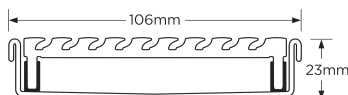

Stormtech Modular Kits are supplied with grate and oversized channel to be cut down on site. One piece channel comes with pre punched spigot with outlet extender (kits up to 2000mm long). Oversized channel enables choice of outlet positions: centre, end or wherever preferred. Kits over 2000mm long and kits requiring multiple outlets are supplied with outlet on joiner plate. All kits are supplied with 2x clip-on end caps.

**Code** 100AAi20

**Range** 100

**Grate Style** AA

**Category** Modular Kits

**Channel Material** Stainless Steel

**Steel Grade** 316

**(Grate/Channel Lengths Provided)** 900mm/1500mm, 1000mm/1500mm, 1200mm/1800mm, 1500mm/2400mm, 1800mm/3000mm, 2000mm/3000mm

Grates longer than 1500mm supplied in sections. Tile Inserts longer than 1200mm supplied in sections. Channels over 3000mm supplied in sections with joiner. +/-2mm tolerance on dimensions.

### SPECIFICATIONS + DIMENSIONS

<b>Channel Width</b>	106mm
<b>Channel Depth</b>	23mm
<b>Length(s)</b>	900mm 1000mm 1200mm 1500mm 1800mm 2000mm
<b>Outlet Size</b>	DN50, DN80, DN100