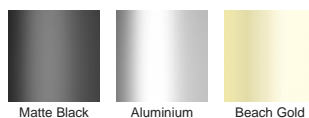

### STORMTECH COLOUR FINISHES

Electroplate finishes subject to natural variation with time and local environment. Factors such as pools/surf beaches may require electropolishing. Contact us for suitability.